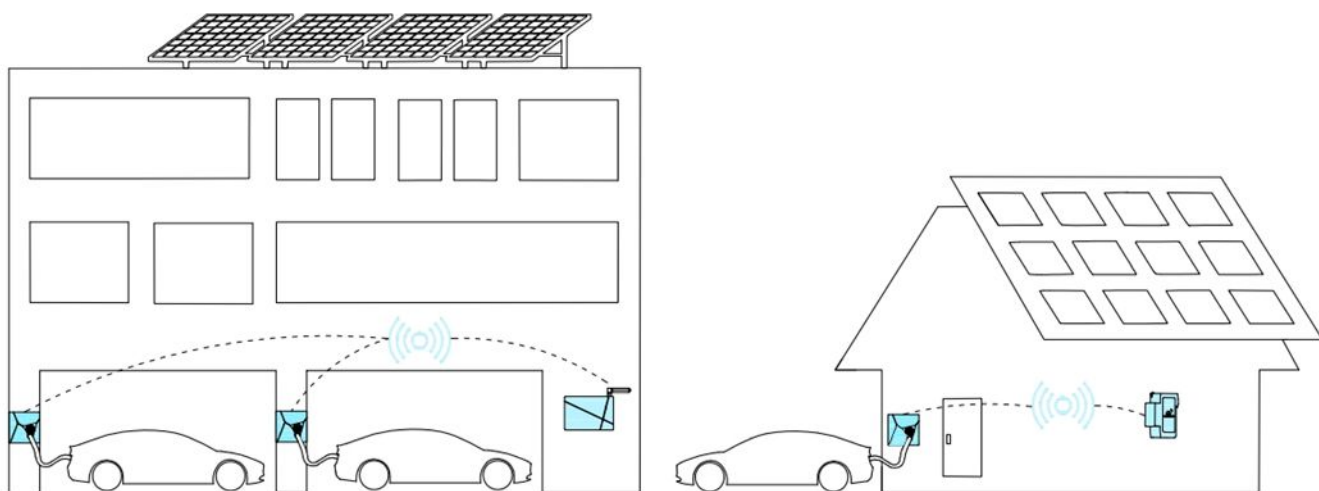

NexBlue Zen (Smart meter)

Load Balancer for Smart Meter Scenarios

Compact and highly compatible

- ✓ Supporting ALL Nordic smart meters with HAN/P1 port and Kamstrup OMNIPOWER® meters (no extra module needed)
- ✓ No need to occupy the DIN rail in the crowded fuse cabinet
- ✓ Nexus RF / Wi-Fi / Bluetooth

Effortless installation

- ✓ No disassembly required.
- ✓ No additional APP required.
- ✓ No extra power supply required
- ✓ Plug & Play connection to the smart meter
- ✓ Easily snap it to the fuse cabinet with the magnetic backing