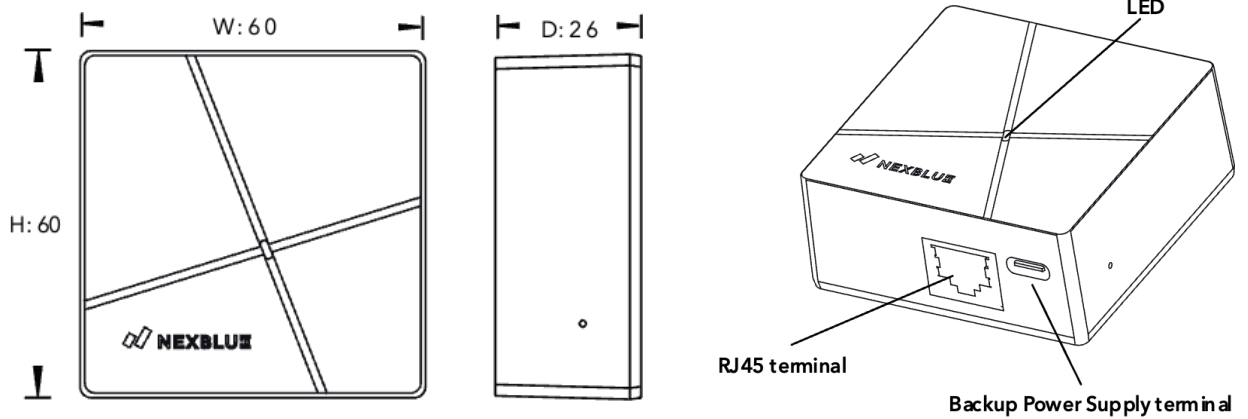

Dimensions

Technical Information

General

Model: SMBNA

Dimension (mm):

H: 60 x W: 60 x D: 26

Weight: 57 g

Color: Black