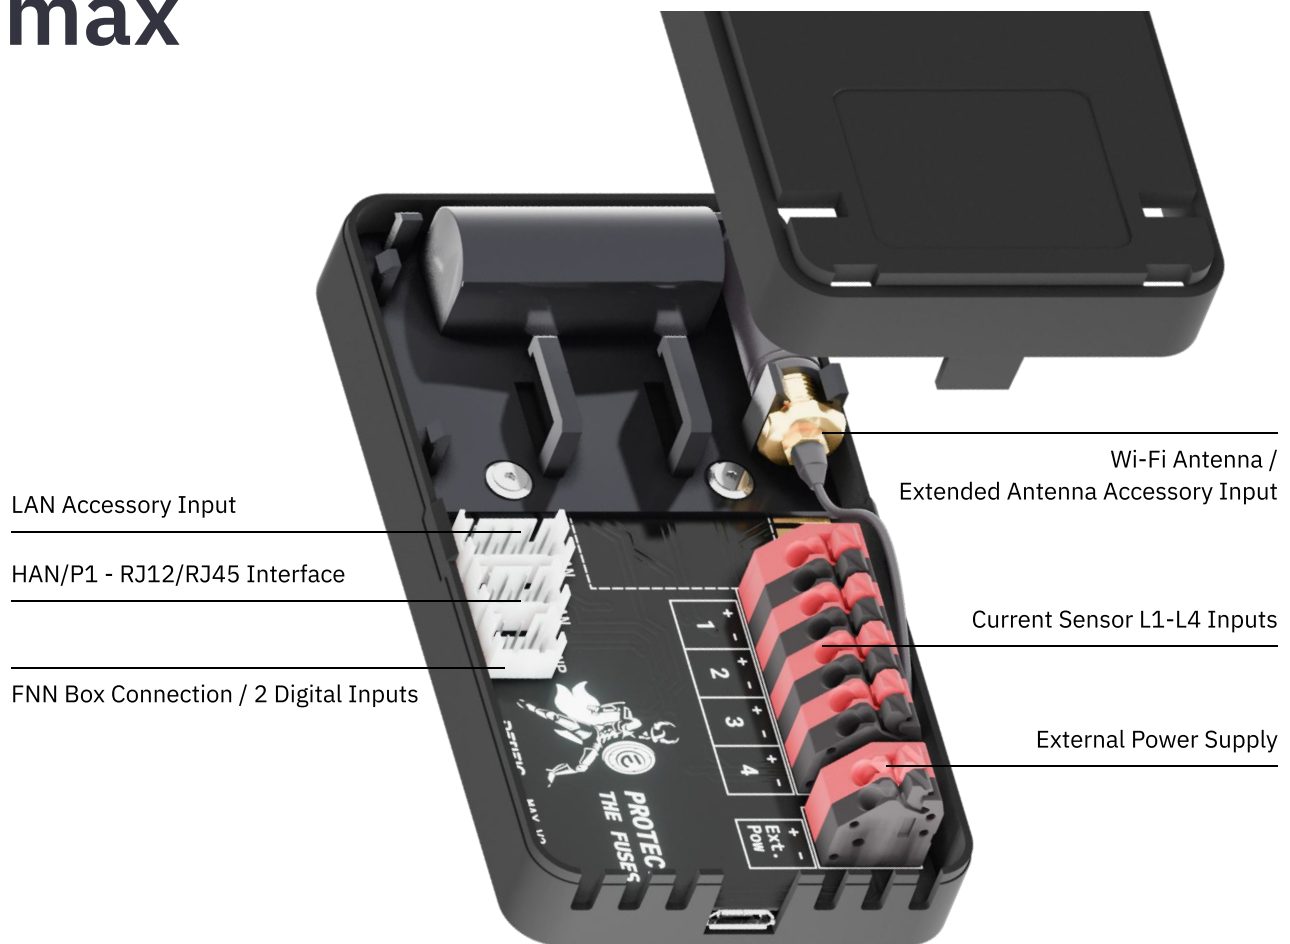

PERIFIC max

The smart energy meter that optimizes and monitors your EV charging and overall power consumption.

Optimize EV Charging,
Save Money

20+ Supported
EV Charger Brands

Fuse Protection

Multi-point Measuring

Works With Any
Facility Type

PERIFIC

perific.com

Tech specs

- Advanced Power Management
- L1, L2, L3 Real-time data
- Solar energy (L4) Real-time data
- Supports Wi-Fi 2,4 GHz b/g/n
- HAN/P1 - RJ12 Real-time data
- HAN/P1 - RJ45 Real-time data
- Power Supply: RJ12 / 5V DC
- IP Class: IP20
- Temp. Range: -40 °C ~ +65 °C
- Dimensions: 110mm x 59mm x 27mm
- Weight: 80g
- Packaging Dimensions:
140mm x 80mm x 85mm
- Packaging Weight: 315g

Functions & Compatibility

- Power Usage Measuring
- Solar Energy Measuring
- Track and Optimize EV Charger
- Solar EV Charging
- Price/Tariff Adapted EV Charging
- Custom Scheduled EV Charging
- Multi-point Measuring
- Large Facilities without Energy Meters
- Small Facilities with Energy Meters