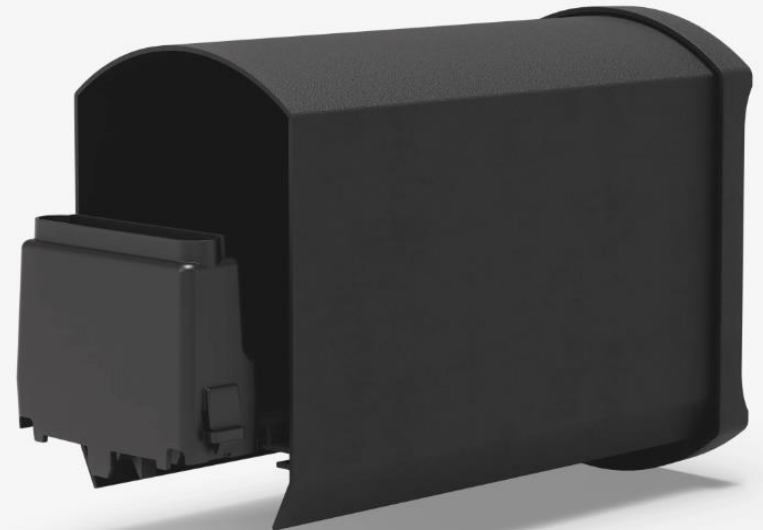

5000076 ConnectBar End Modul