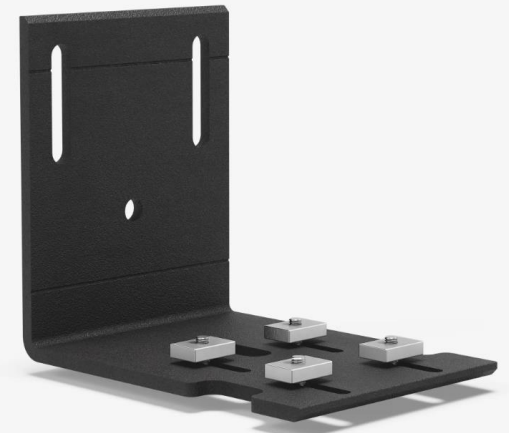

## 6. Spare parts

5000162 Spare Screw Set

5000063 Pole Mount

5000074 ConnectBar Wall Mount Plate