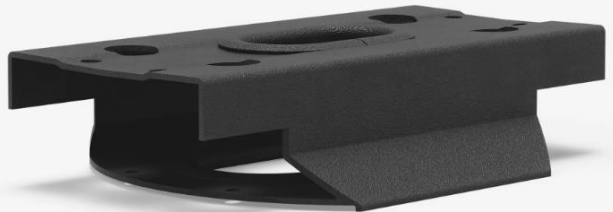

6. Spare parts

5000173 Ground Pipe Adapter